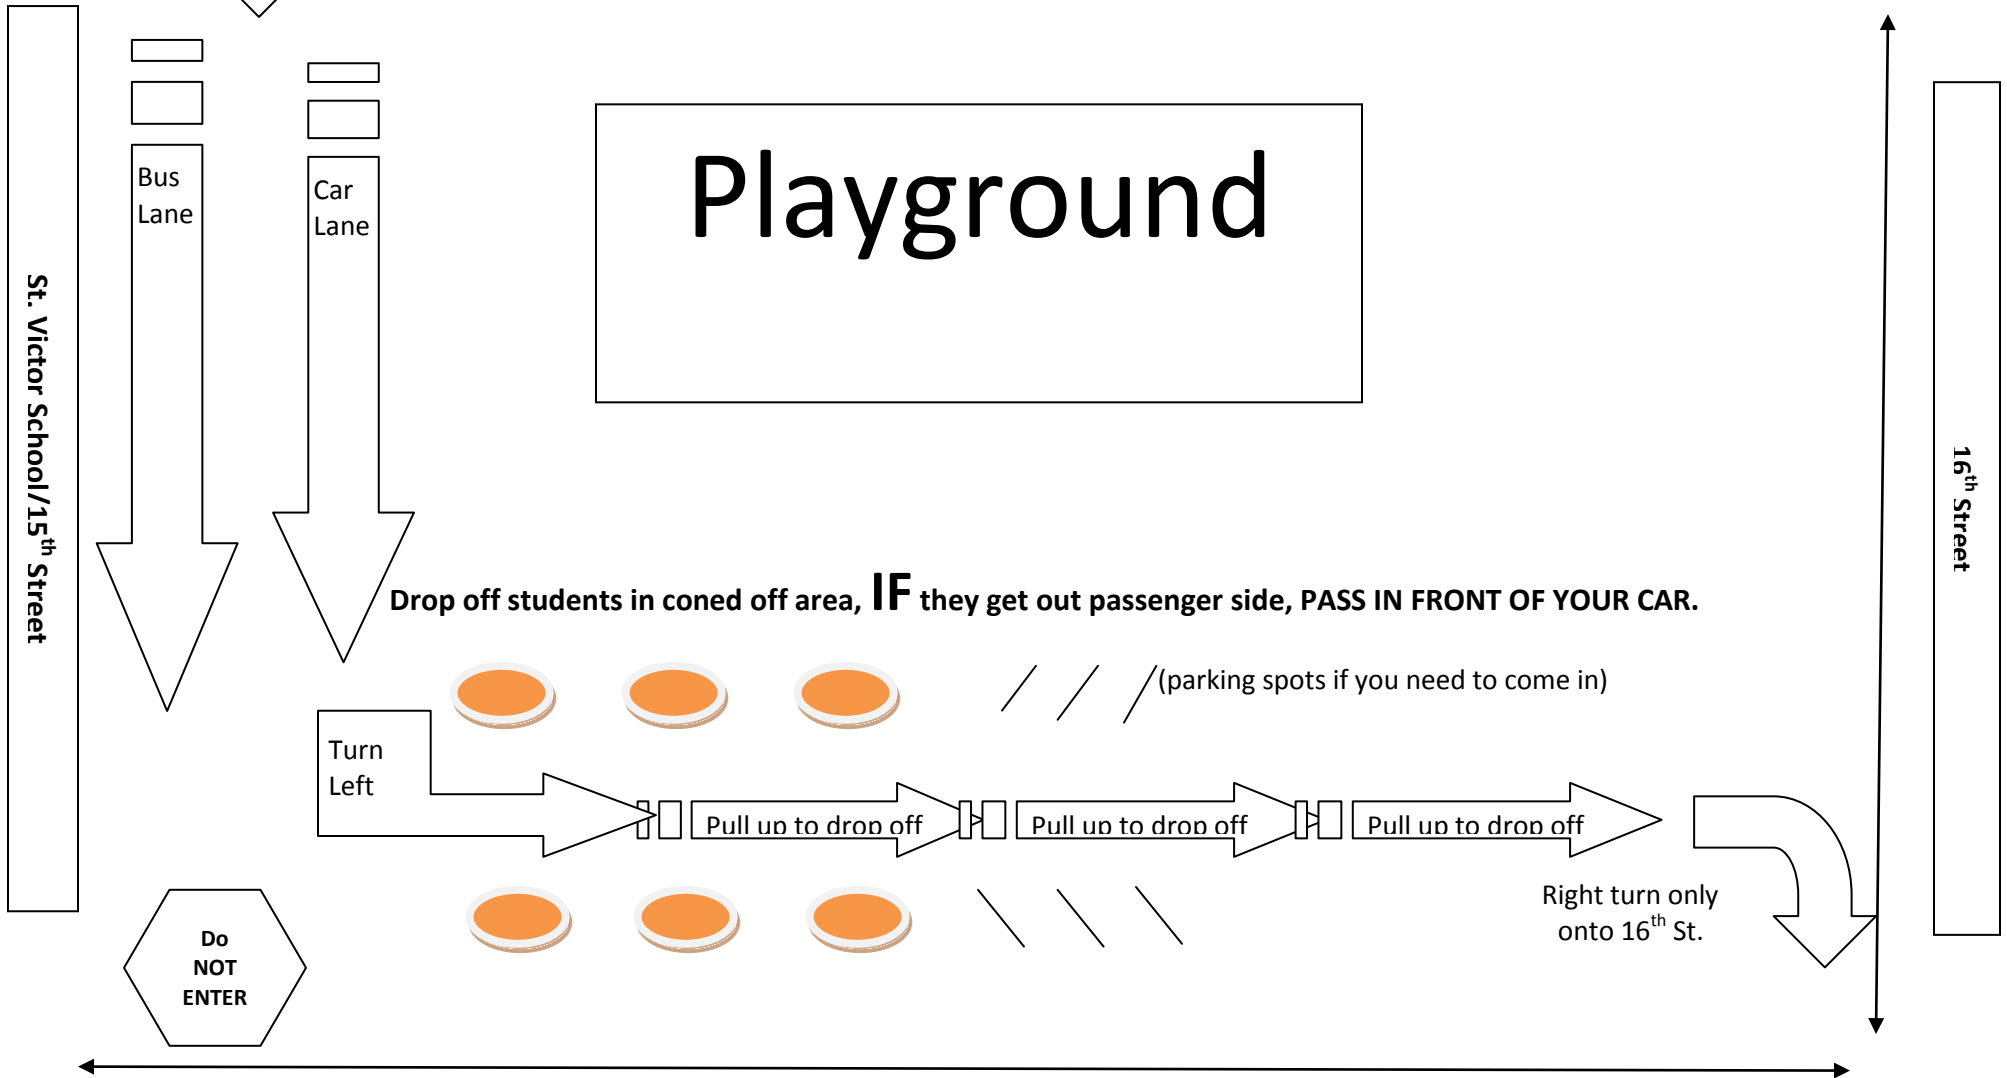

15th Street
One Way Only
7:30 AM-3:30 PM

DROP OFF PROCEDURE-St. Victor School

21st Avenue

Playground

Drop off students in coned off area, **IF** they get out passenger side, **PASS IN FRONT OF YOUR CAR.**

(parking spots if you need to come in)

Turn Left

Pull up to drop off

Pull up to drop off

Pull up to drop off

Right turn only
onto 16th St.

Do NOT ENTER

20th Avenue

Cars cannot enter onto 15th Street from 20th Avenue during the school day (7:30-3:30)